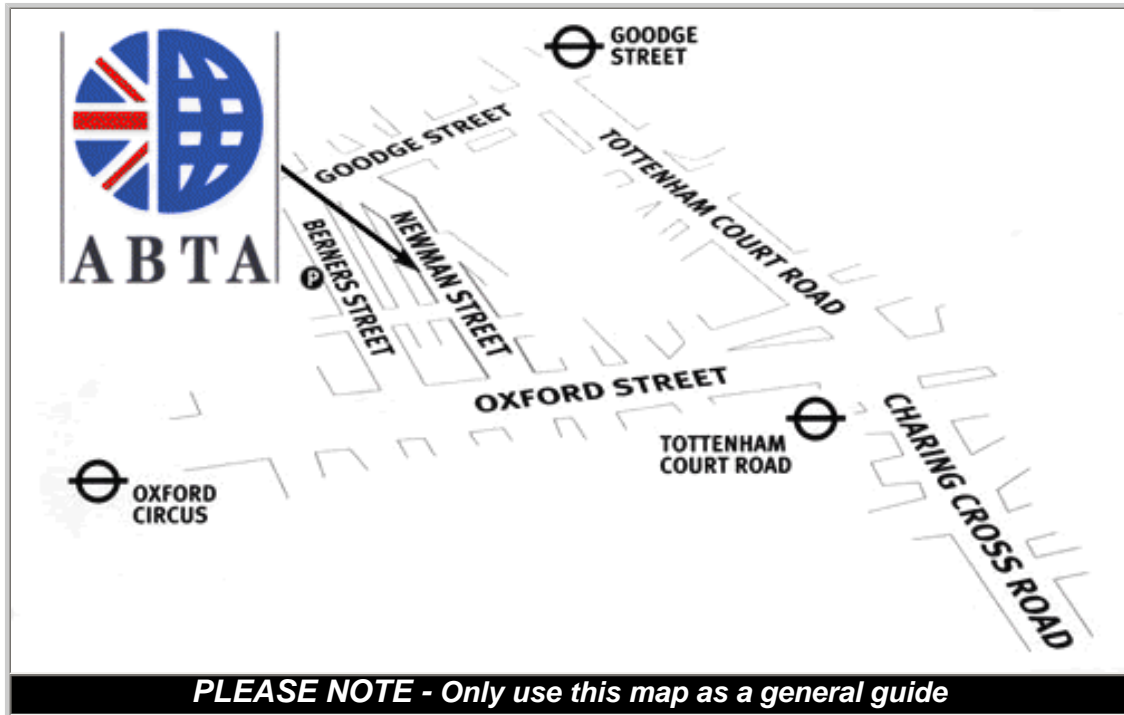

Finding your way to ABTA's offices

Association of British Travel Agents Ltd
68-71 Newman Street, London, W1T 3AH
Switchboard: +44 (0)20 7637 2444
Facsimile: +44 (0)20 7637 0713

Open Monday to Friday 9am - 5.30pm

(Please note that we are unable to accept visitors without prior appointment)

Travel Information.....

Parking

No Car Parking available at ABTA's offices. There are a limited number of meters available in Newman Street. The nearest NCP Car Parks are located in Cleveland Street, Berners Street, and Carburton Street. For details of prices, times of opening and locations etc., please visit the NCP website at www.ncp.co.uk

Underground

From **Goodge Street station (Northern Line)**. ABTA's offices are a 5-7 minute walk. Turn right out of the station, then right into Goodge Street. Newman Street is the third road on the left, second set of traffic lights. ABTA is approximately 150m down on the right hand side.

From **Tottenham Court Road station (Northern & Central Line)**. ABTA's offices are a 5-7 minute walk. Take the Oxford Street north side exit. Walk down Oxford Street west bound, towards Oxford Circus on the right hand side until Dixons, which is situated at the beginning of Newman Street. Turn right into Newman Street the office is then approximately 150m up on the left.

From **Oxford Circus station (Victoria and Central Line)**. ABTA's offices are a 7-10 minute walk. Take the Regent Street North Exit. Walk down Oxford Street East bound toward Tottenham Court Road. Newman Street is the Seventh road on the left hand side until Dixons, which is situated at the beginning of Newman Street. Turn left into Newman Street the office is then approximately 150m up on the left.